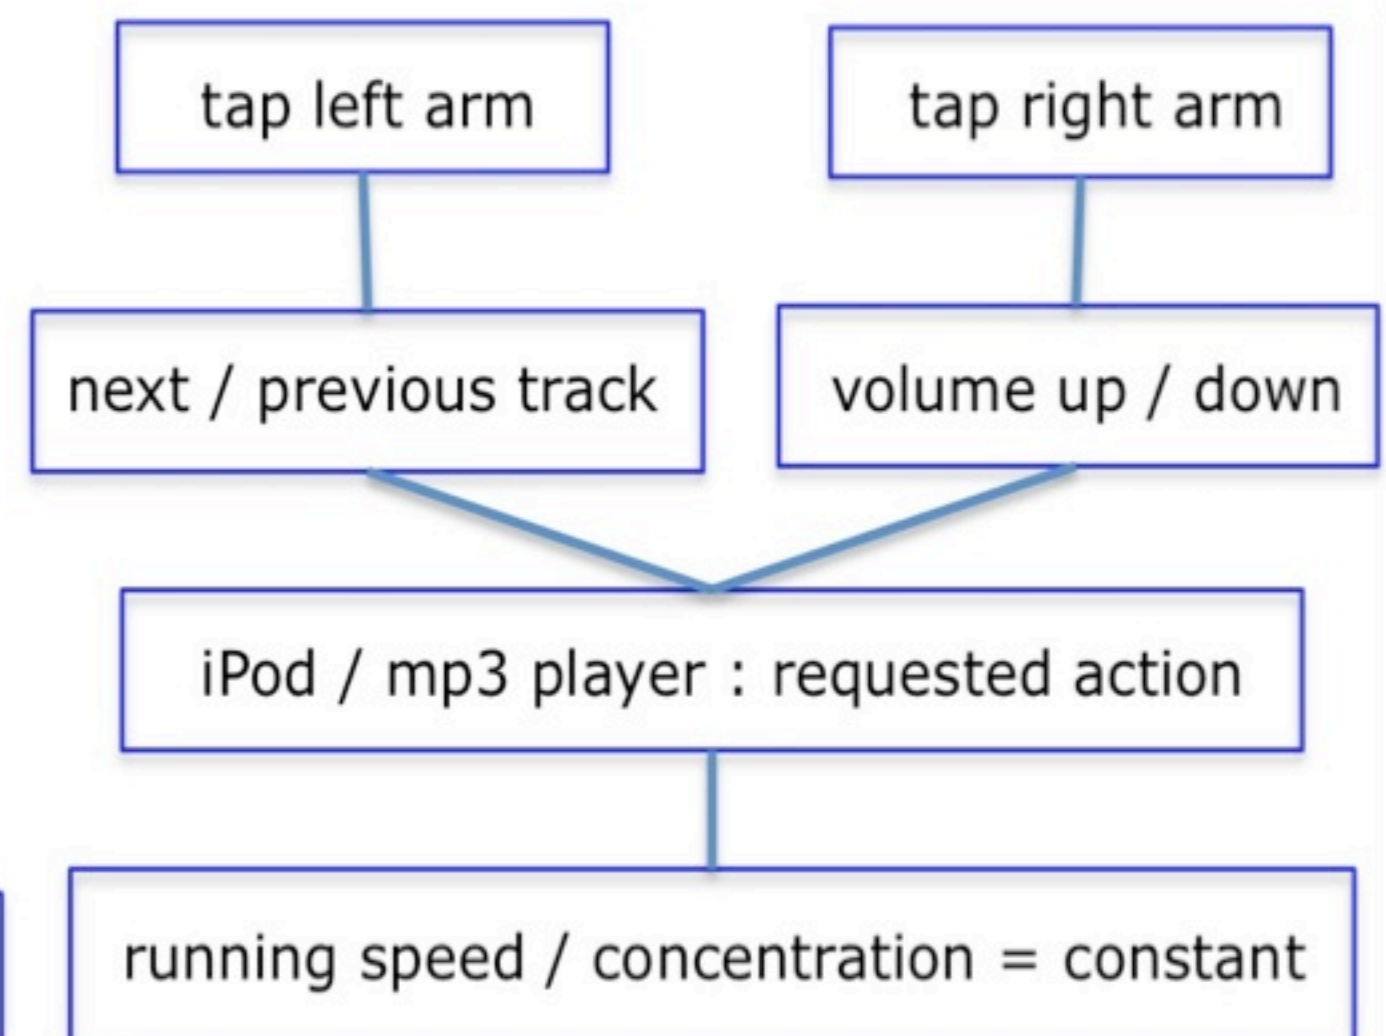

Music at your fingertips with the B.I.P.* device (* Body Interaction Portable)

wrist-band

Bluetooth connexion

Bluetooth connexion

Procedure

<--- 5 cm --->

acceleration & movement detector

clap & tap detector

sensor

^
3.5 cm
v

Process (clapping)

Process (tapping)

Price : \$400 approx. (expected launch : summer 2012)