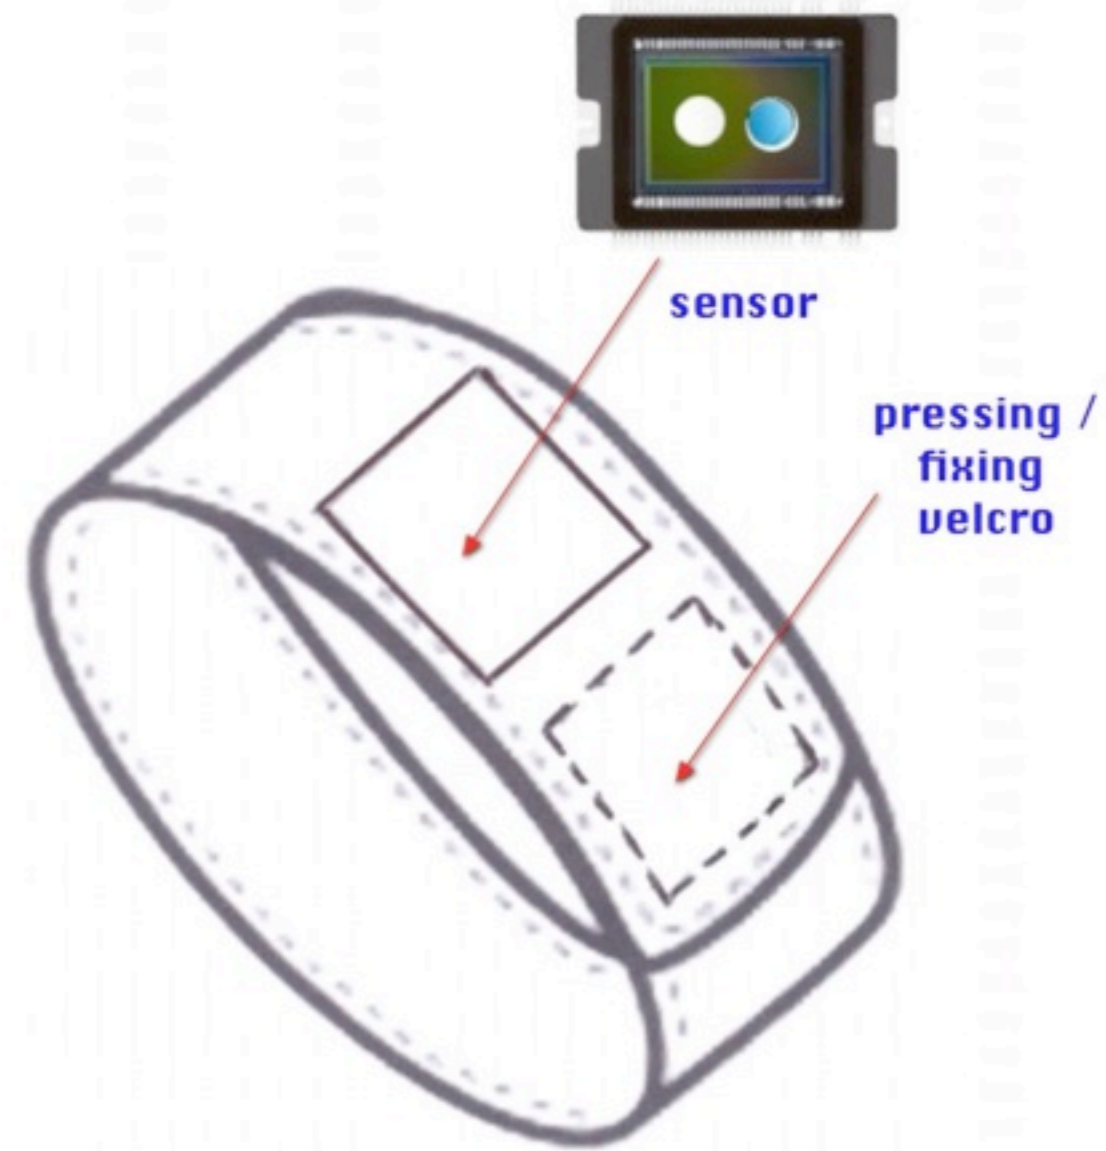

Music at your fingertips with the B.I.P.* device (* Body Interaction Portable)

wrist-band

Bluetooth connexion

Bluetooth connexion

Procedure

<--- 5 cm --->

acceleration & movement detector

clap & tap detector

sensor

^
3.5 cm
v

Process (clapping)

Process (tapping)

Price : \$400 approx. (expected launch : summer 2012)