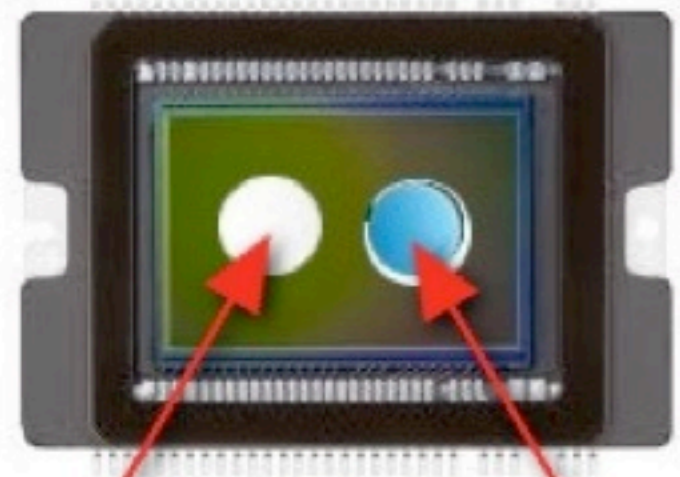

Music at your fingertips with the B.I.P.* device (* Body Interaction Portable)

wrist-band

Bluetooth connexion

Bluetooth connexion

Procedure

<--- 5 cm --->

acceleration & movement detector

clap & tap detector

sensor

^
3.5 cm
v

Process (clapping)

Process (tapping)

Price : \$400 approx. (expected launch : summer 2012)