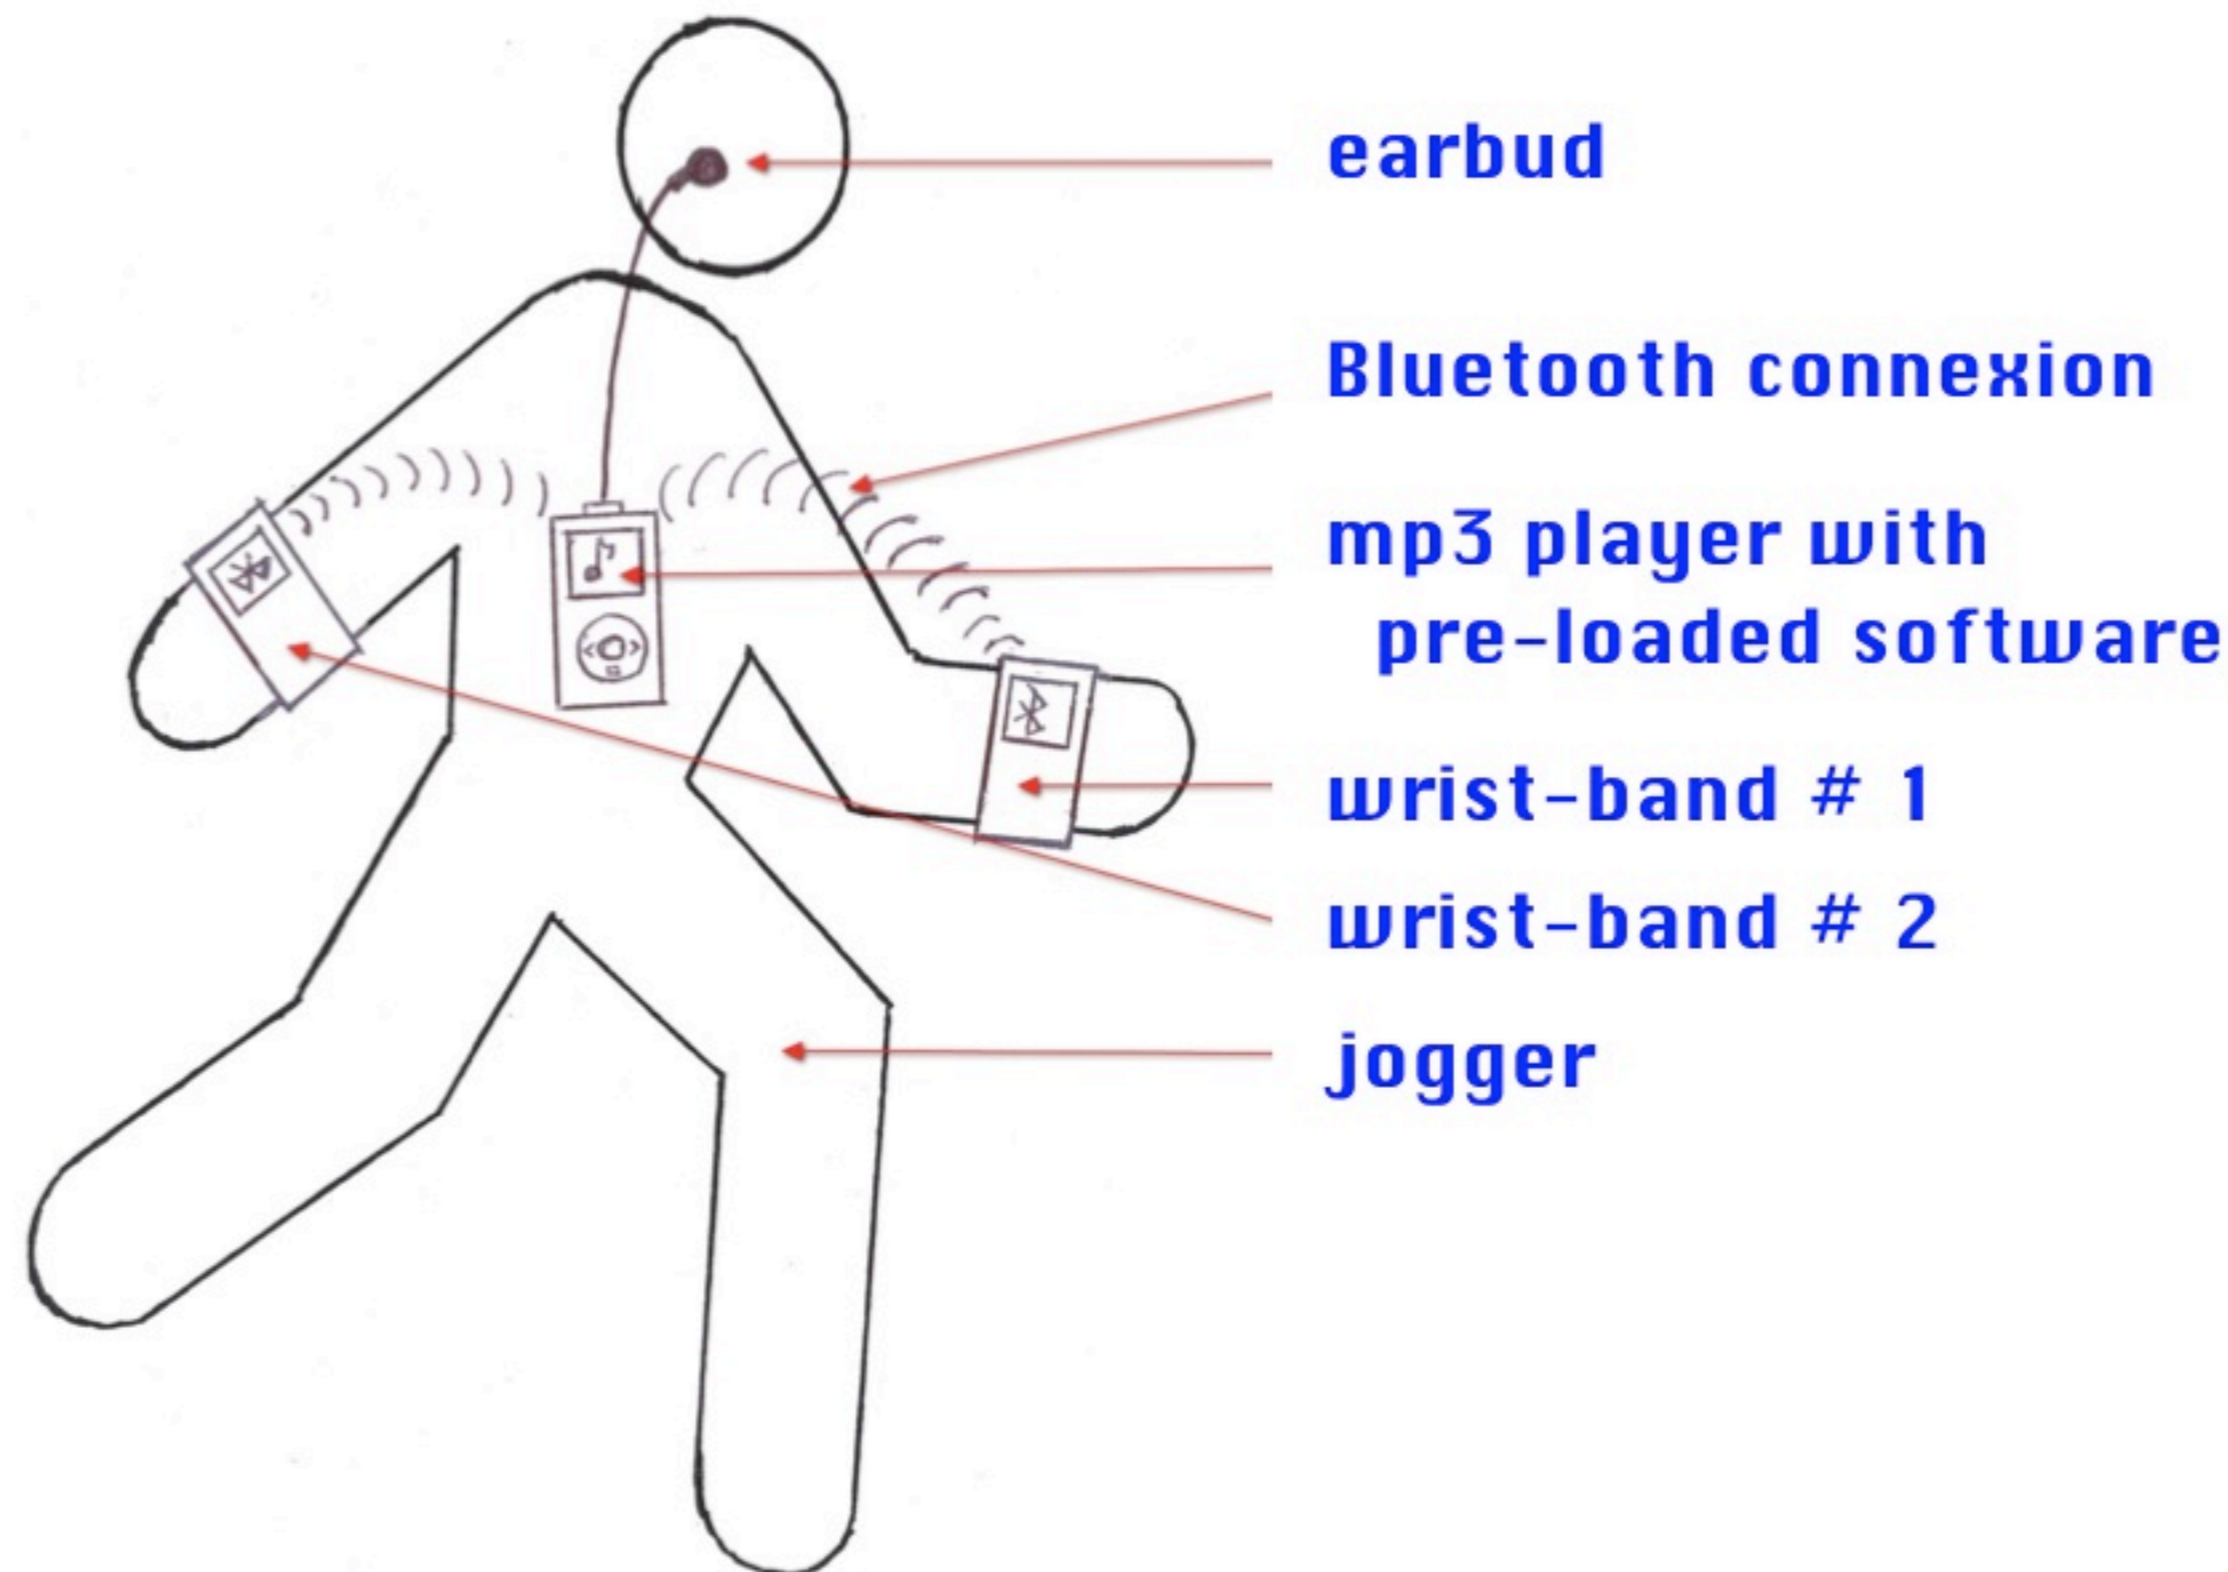

Music at your fingertips with the B.I.P.* device (* Body Interaction Portable)

wrist-band

Bluetooth connexion

Bluetooth connexion

Procedure

<--- 5 cm --->

acceleration & movement detector

clap & tap detector

sensor

^
3.5 cm
v

Process (clapping)

Process (tapping)

Price : \$400 approx. (expected launch : summer 2012)