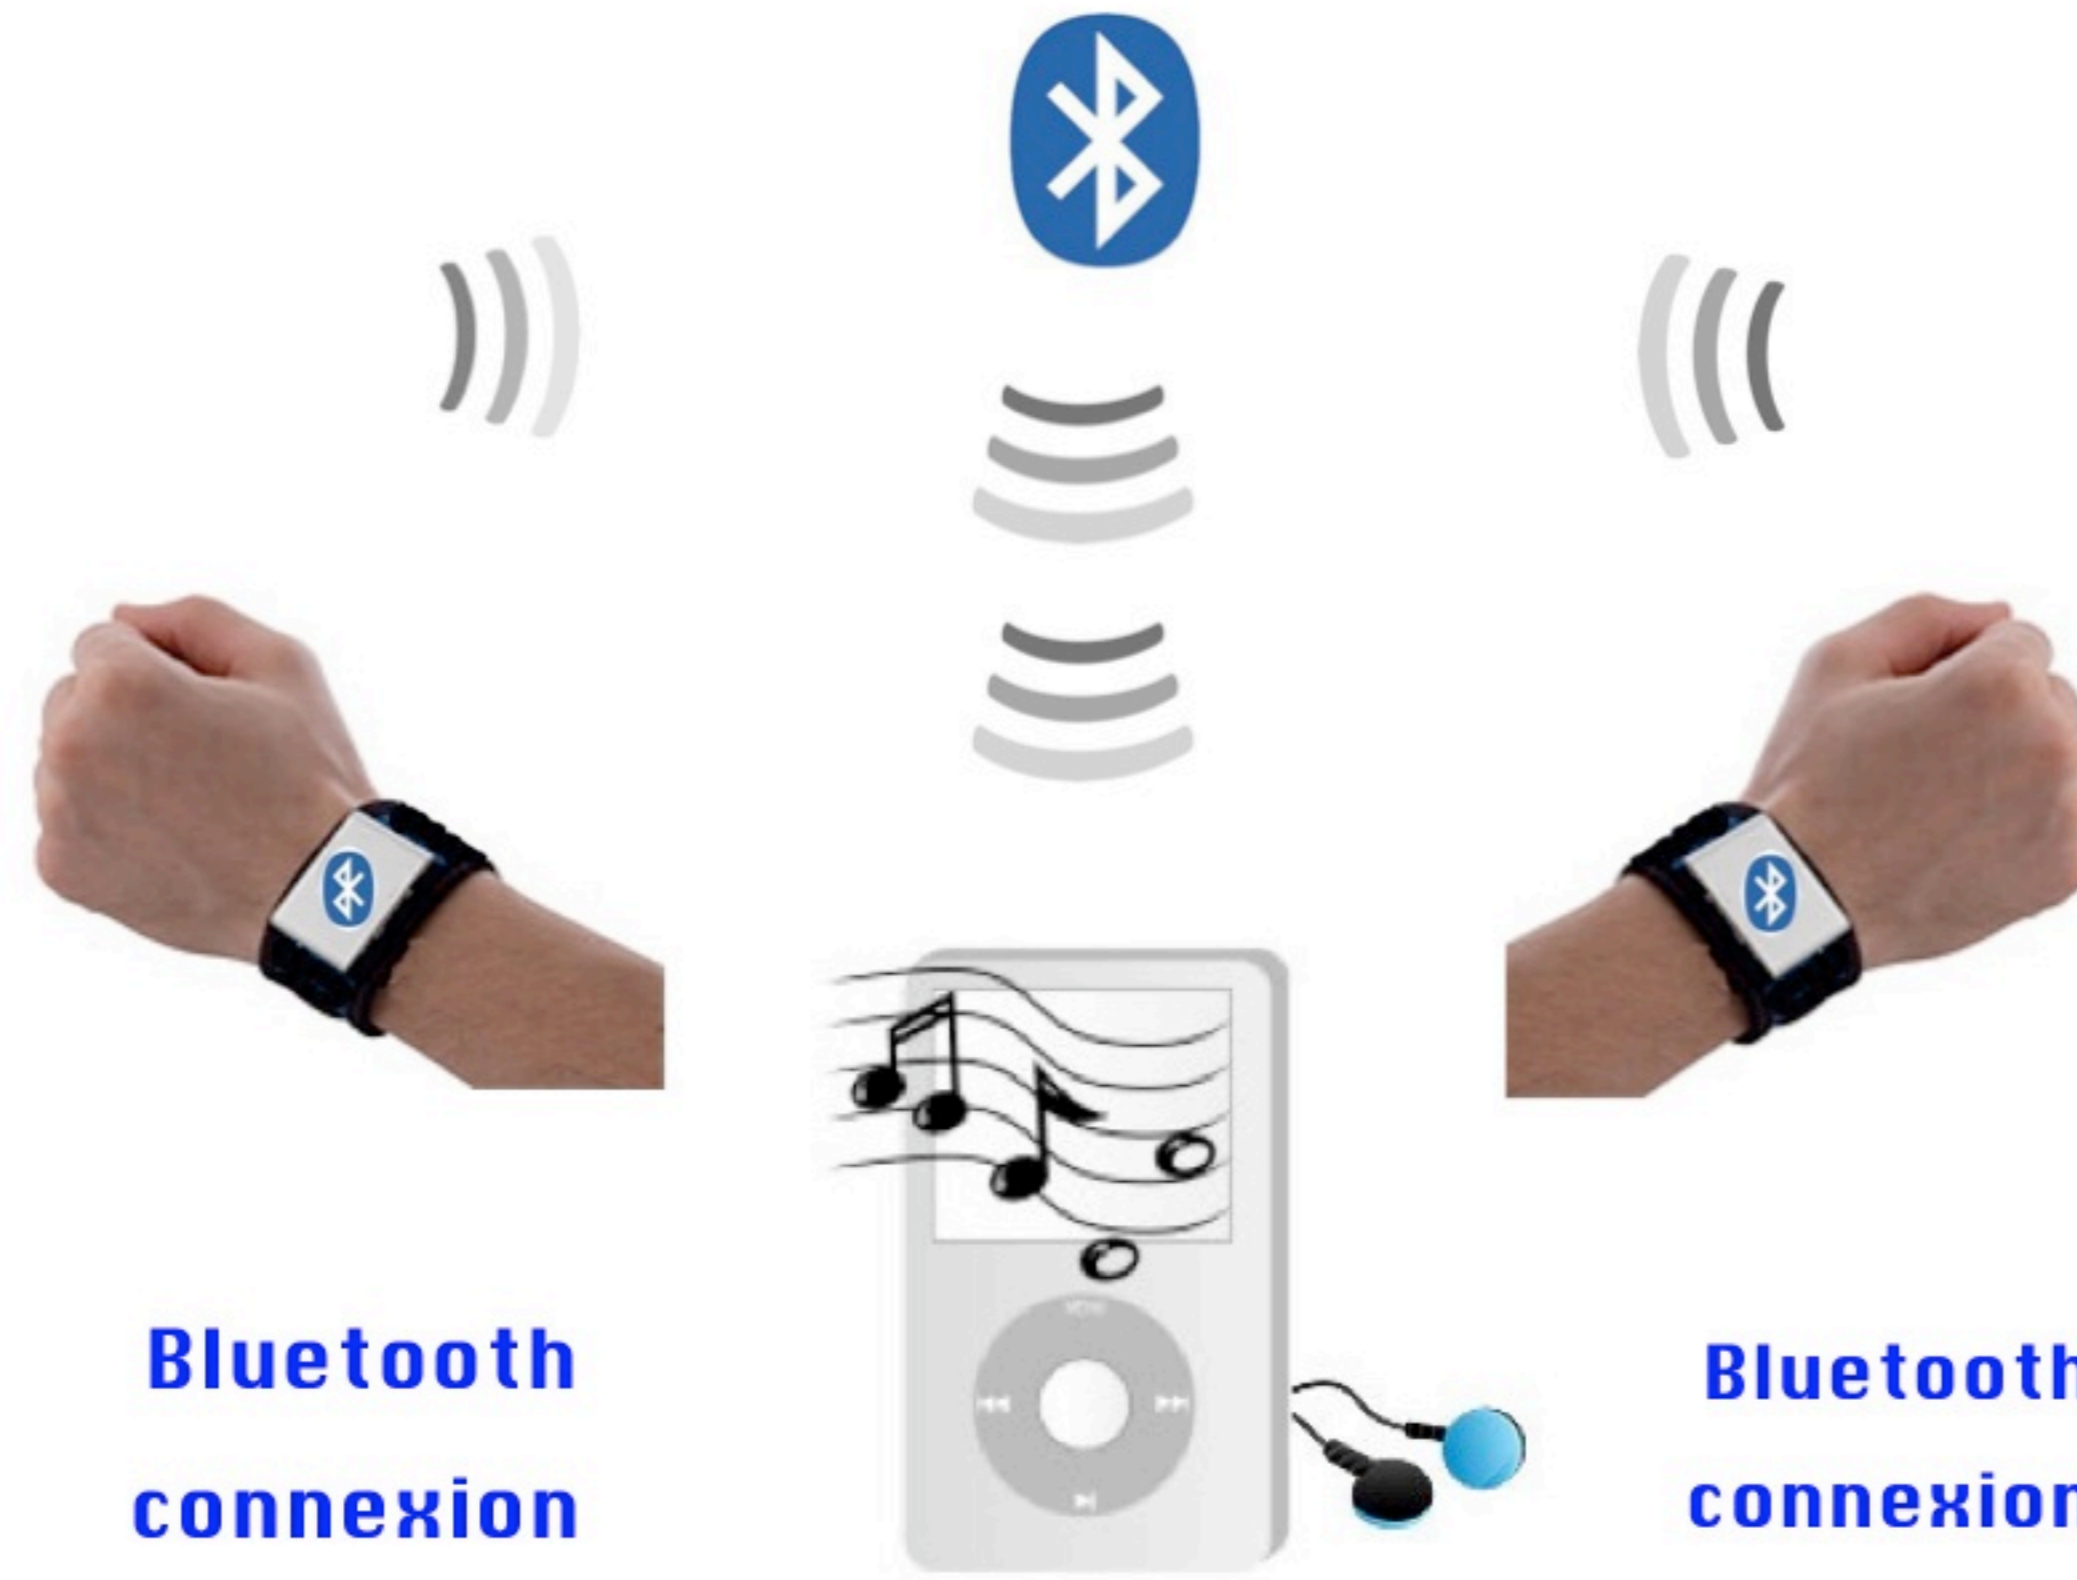

Music at your fingertips with the B.I.P.* device (* Body Interaction Portable)

wrist-band

Bluetooth connexion

Bluetooth connexion

Procedure

<--- 5 cm --->

acceleration & movement detector

clap & tap detector

sensor

^
3.5 cm
v

Process (clapping)

Process (tapping)

Price : \$400 approx. (expected launch : summer 2012)